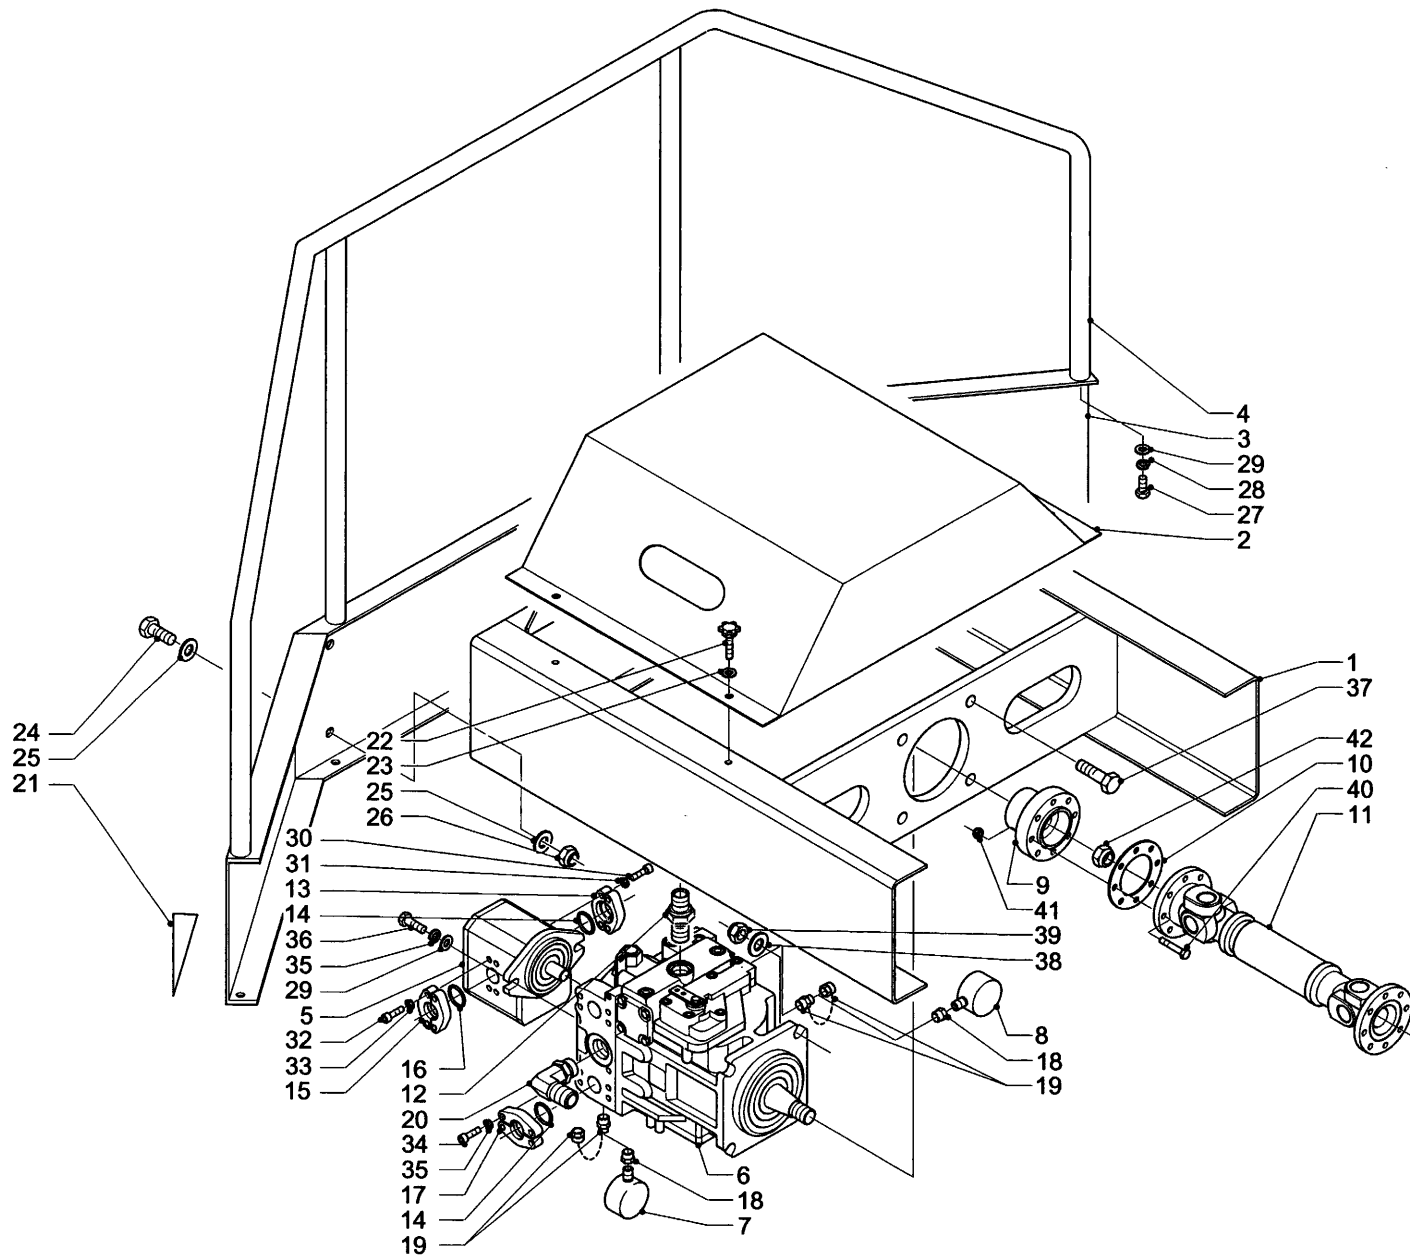

92205

Afbeelding 1

Picture 1

: Pomunit met front bumper

: Pump unit with front bumper

Bestelnummer
Bestellnummer
Ordernummer
Num. a commander

1	13402	1	
2	13413	1	
3	42134	1	
4	13403	1	
5	51223	1	Sauer SNP3/38S
6	53494	1	Sauer 90L130
7	50456	1	0-8500 PSI
8	50454	1	0-550 PSI
9	94113	1	
10	29607	1	
11	94118	1	L=490
12	50322	1	
13	50325	2	
14	78174	3	Ø37.69x3.53/90
15	50324	2	
16	78173	1	Ø32.92x3.53/90
17	50326	2	
18	50444	2	
19	50455	2	
20	50329	1	
21	91386	2	
22	60215	4	
23	85110	4	M10
24	81641	4	M16x40
25	85116	8	M16
26	86216	4	M16
27	81231	4	M12x30
28	85012	4	M12
29	85112	6	M12
30	84501	4	7/16"UNCx1 1/2"
31	85031	4	7/16"
32	84500	4	3/8"UNCx1 1/2"
33	85032	4	3/8"
34	84502	8	1/2"UNCx2"
35	85015	10	1/2"
36	83940	2	1/2"UNCx1 1/2"
37	82070	4	M20x70
38	85120	4	M20
39	86220	4	M20
40	81055	8	M10x55